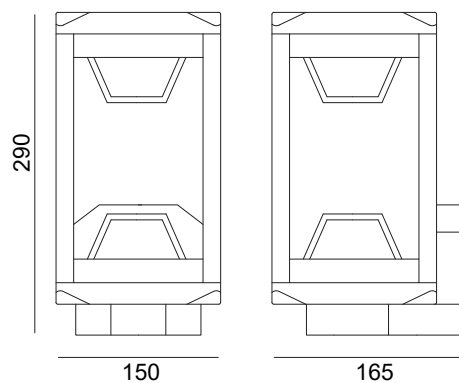

TECHNICAL DATA

TYPE

Professional LED for Exterior & Interior Lighting.

PRO	CRI ≥ 80	
IP54		L°
AC85-265V 50/60Hz		

DIMENSION DRAW

Model:	Dyno
Format:	Rectangular
Location:	Exterior
Wattage:	12W
Materials:	Aluminium
Led Color:	3000W
Product Dimension:	290*150*165mm
IP Code:	54
Fixation:	Wall
CRI :	80
Lumen Output:	912LM
Frequency:	50/60 Hz
Beam Angle:	L°